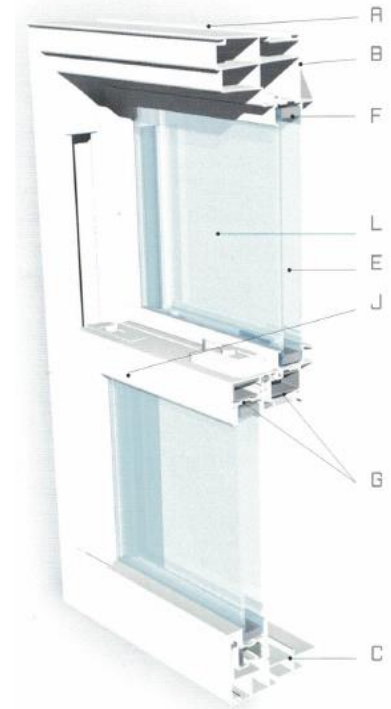

Homestead Uno Collection

Single hung perfection! Combines superior strength and energy efficiency.

The versatile, high-performance Uno Collection is the ultimate in single hung replacement window design. With a 3¼" frame, H-R35 structural rating, the elegant Uno fits virtually any design need: single hung, slider, end vent slider, picture window.

STANDARD FEATURES

- A Fusion welded 3¼" frame has multiple chambers for enhanced strength and energy efficiency
- B Elegant soft bevel on frame exterior affords ¾" surface for blind stop
- C True sloped sill design on single hung provides positive water shedding
- D Constant force (coil) balance system for smooth, trouble-free sash operation
- E Insulated glass unit with optimal ½" air gap for maximum energy savings and year-round comfort
- F Truseal Duralite™ glass sealant provides unsurpassed warmth at periphery of insulated glass unit
- G Fusion welded sash has reinforced meeting rails for exceptional strength and durability
- H A sleek, contoured sash lock, together with streamlined, low-profile tilt latches, replaces "meeting rail clutter" with understated elegance
- I Integral interlock and double weather stripping for extra draft protection
- J Bottom sash tilts inward for easy cleaning
- K The above standard features yield an exceptional structural rating of H-R35 (per AAMA 1 01-97)